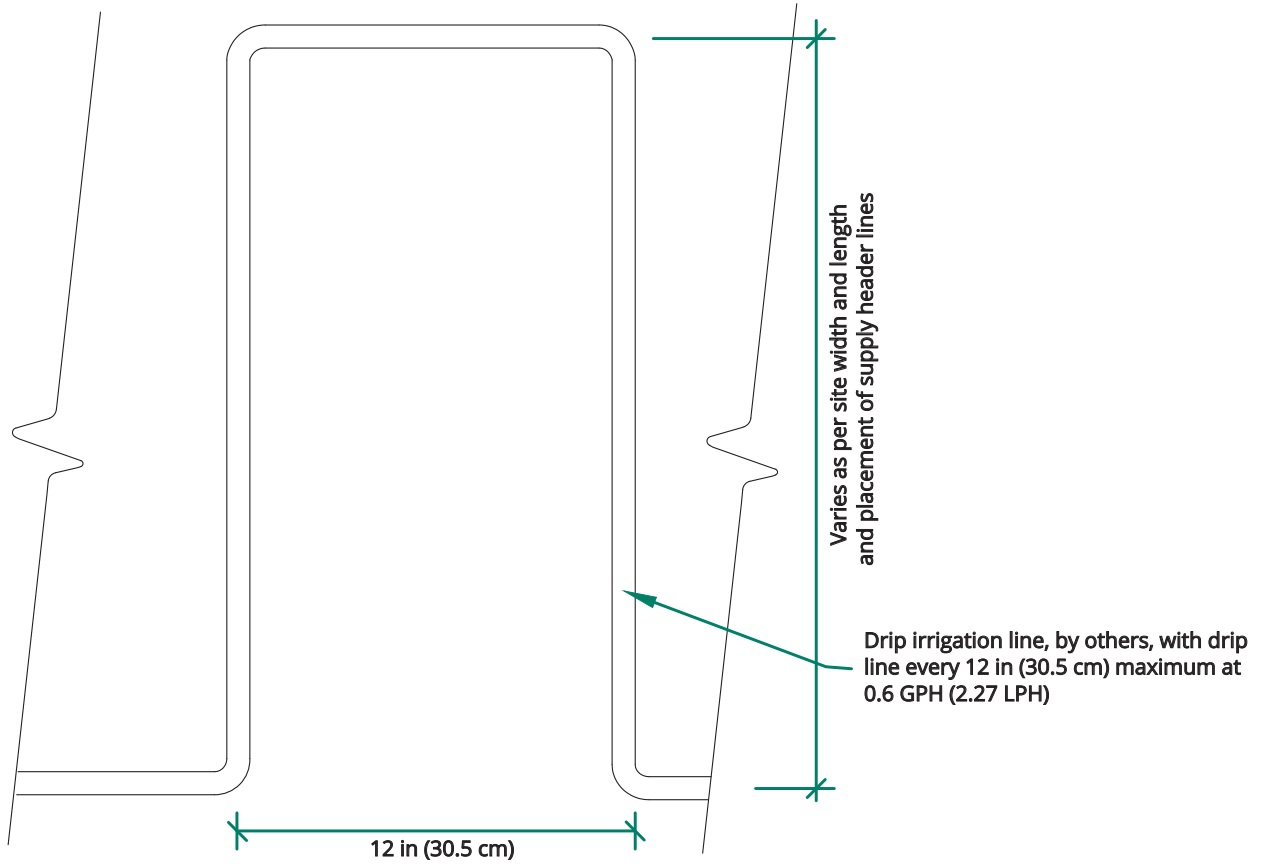

GRASSPAVE2 DRIP IRRIGATION DETAIL

Subsurface Drip Irrigation System for Grasspave2

PLAN

SECTION

NOTE: Grass/Plant types shall be specified by a landscape architect or landscape designer.

Not to Scale