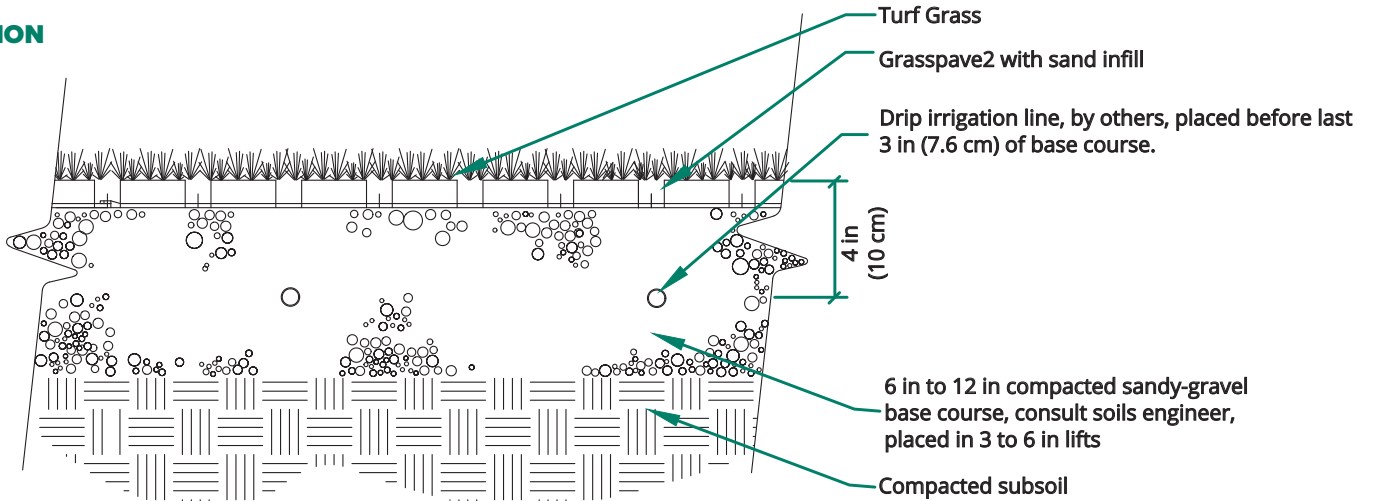

GRASSPAVE2 DRIP IRRIGATION DETAIL

Subsurface Drip Irrigation System for Grasspave2

PLAN

SECTION

NOTE: Grass/Plant types shall be specified by a landscape architect or landscape designer.

Not to Scale