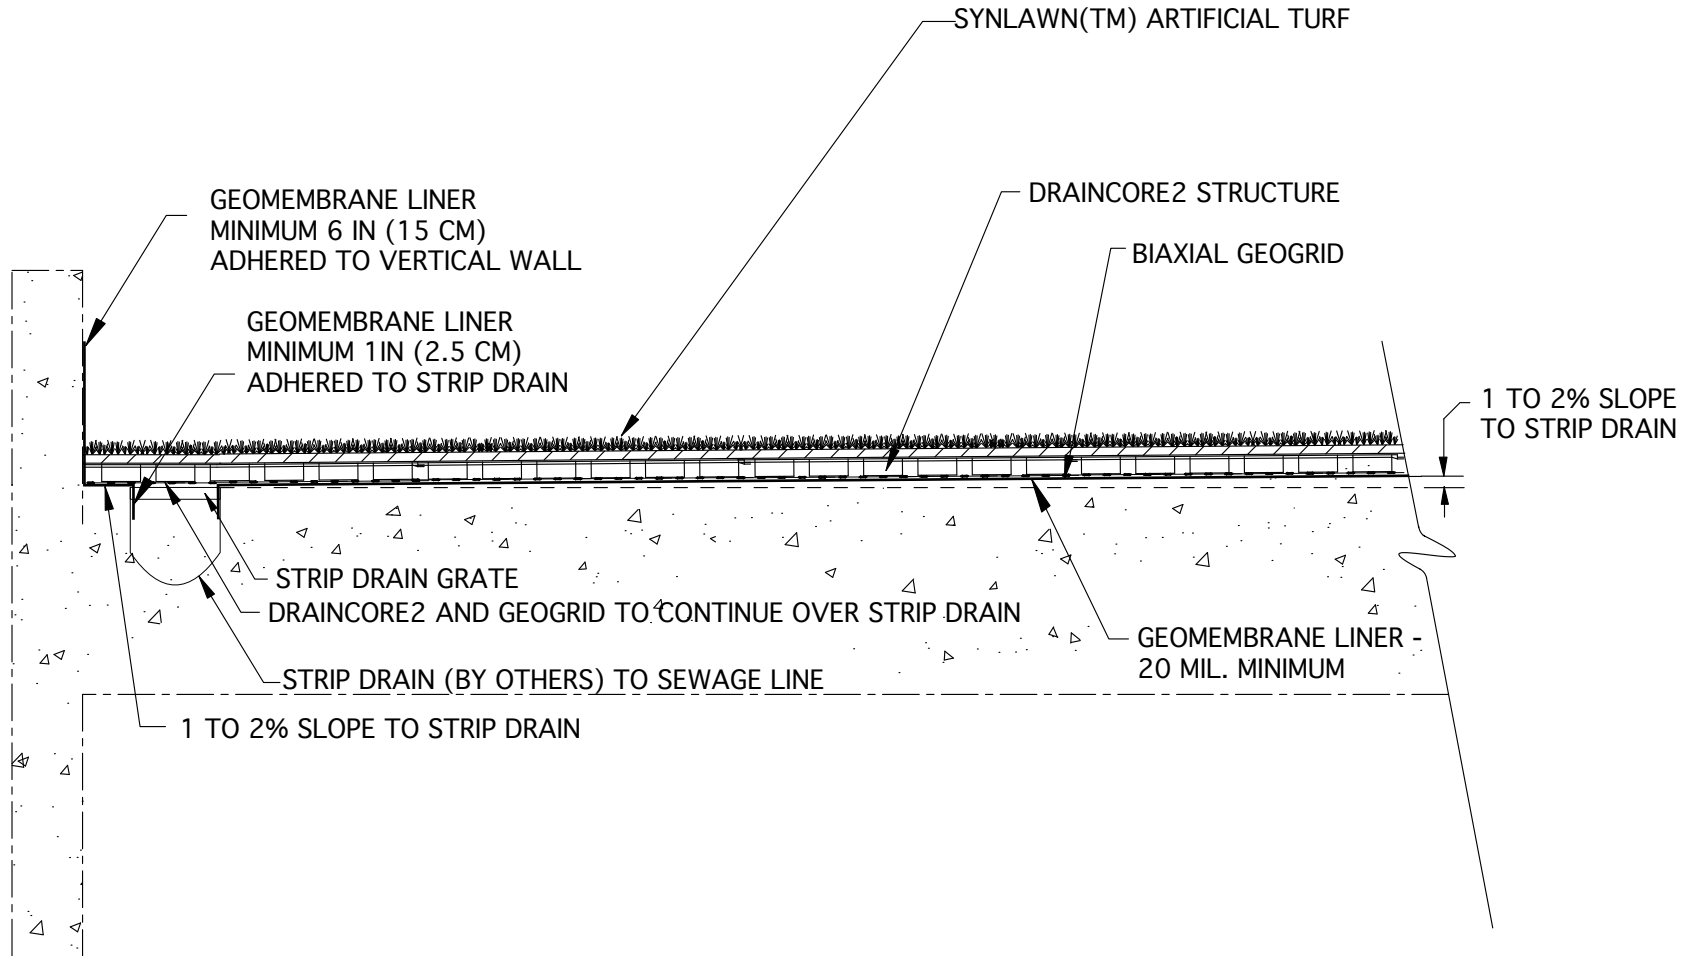

DRAINCORE2 INDOOR PET PLAY AREA DETAIL

CHOOSE THIS PRODUCT FOR PROVIDING DRAINAGE FOR INDOOR PET ACTIVITY AREA

NOT TO SCALE

1
1 OF 1

Invisible Structures, Inc.
DC2IndoorPetPlayArea.dwg

303-233-8383
www.invisiblestructures.com
V4.1