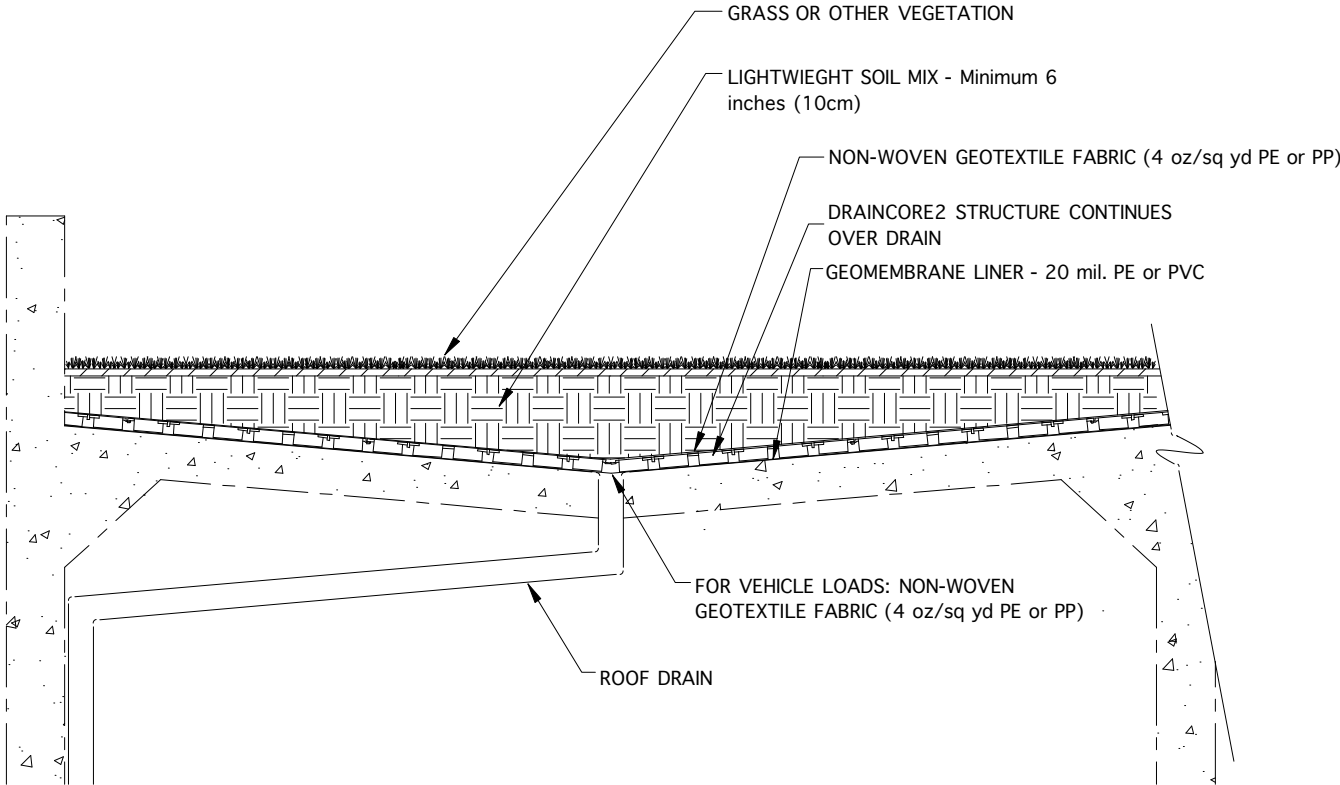

DRAINCORE2 ROOFDECK DRAINAGE DETAIL

CHOOSE THIS PRODUCT FOR PROVIDING SUB-SURFACE ROOF DRAINAGE

NOT TO SCALE

Invisible Structures, Inc.
Dc-roof.dwg

303-233-8383
www.invisiblestructures.com
V4.1