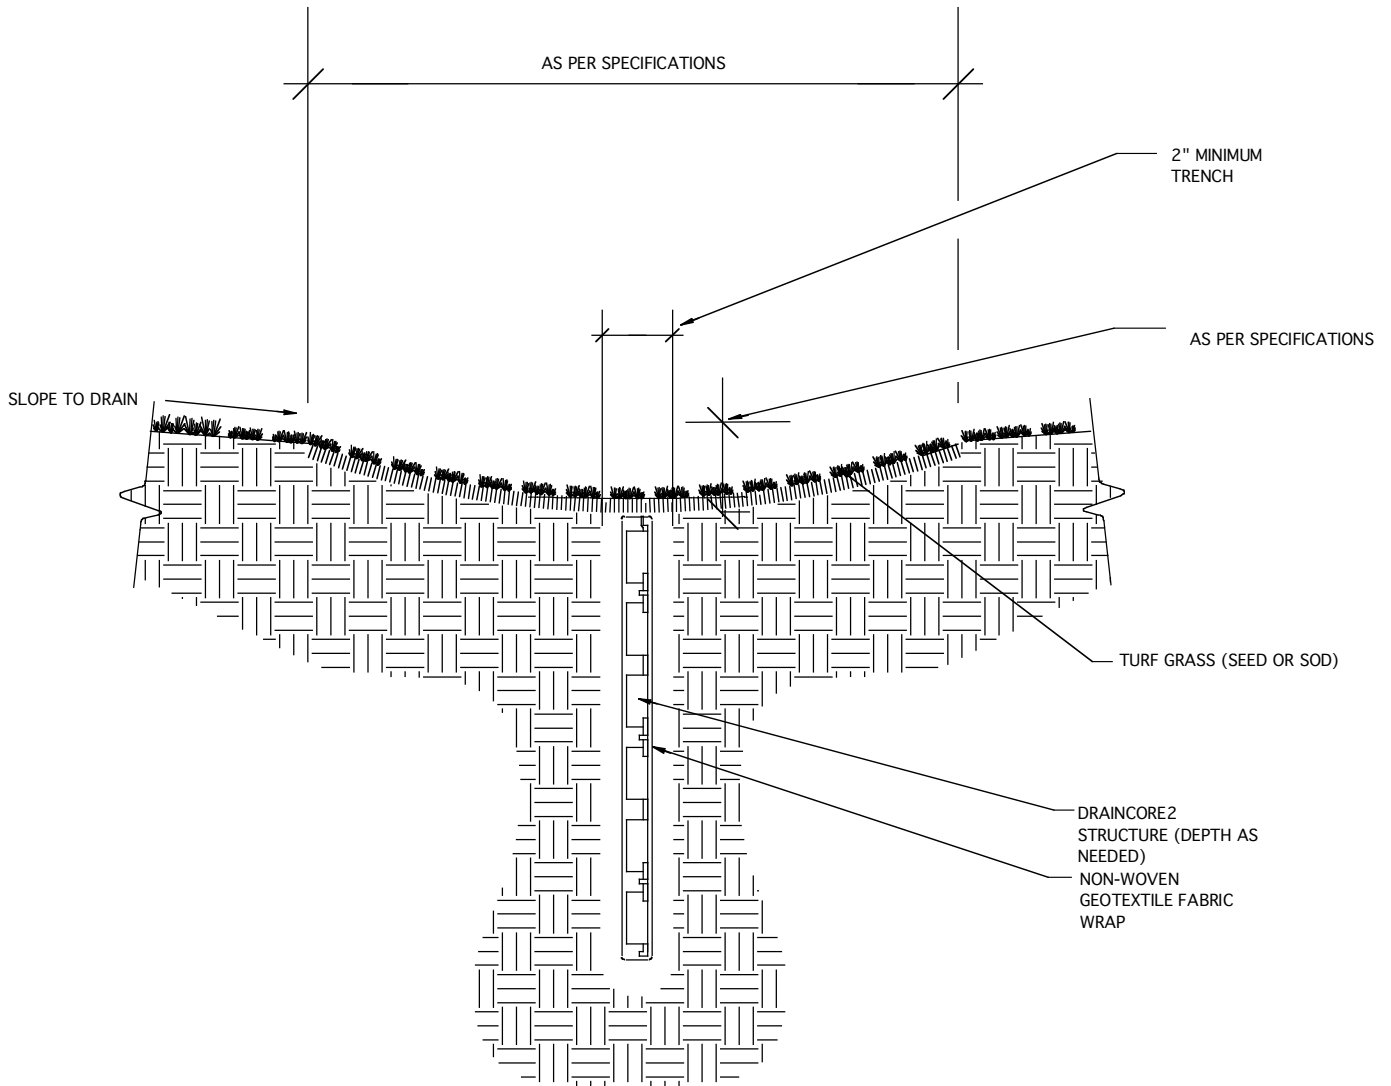

# DRAINCORE2 SWALE/FRENCH DRAIN

USE THIS PRODUCT FOR SUBSURFACE DRAINAGE

NOTES:  
DRAINCORE2 STRUCTURE CAN BE MULTIPLE LAYERS AS NEEDED

NOT TO SCALE